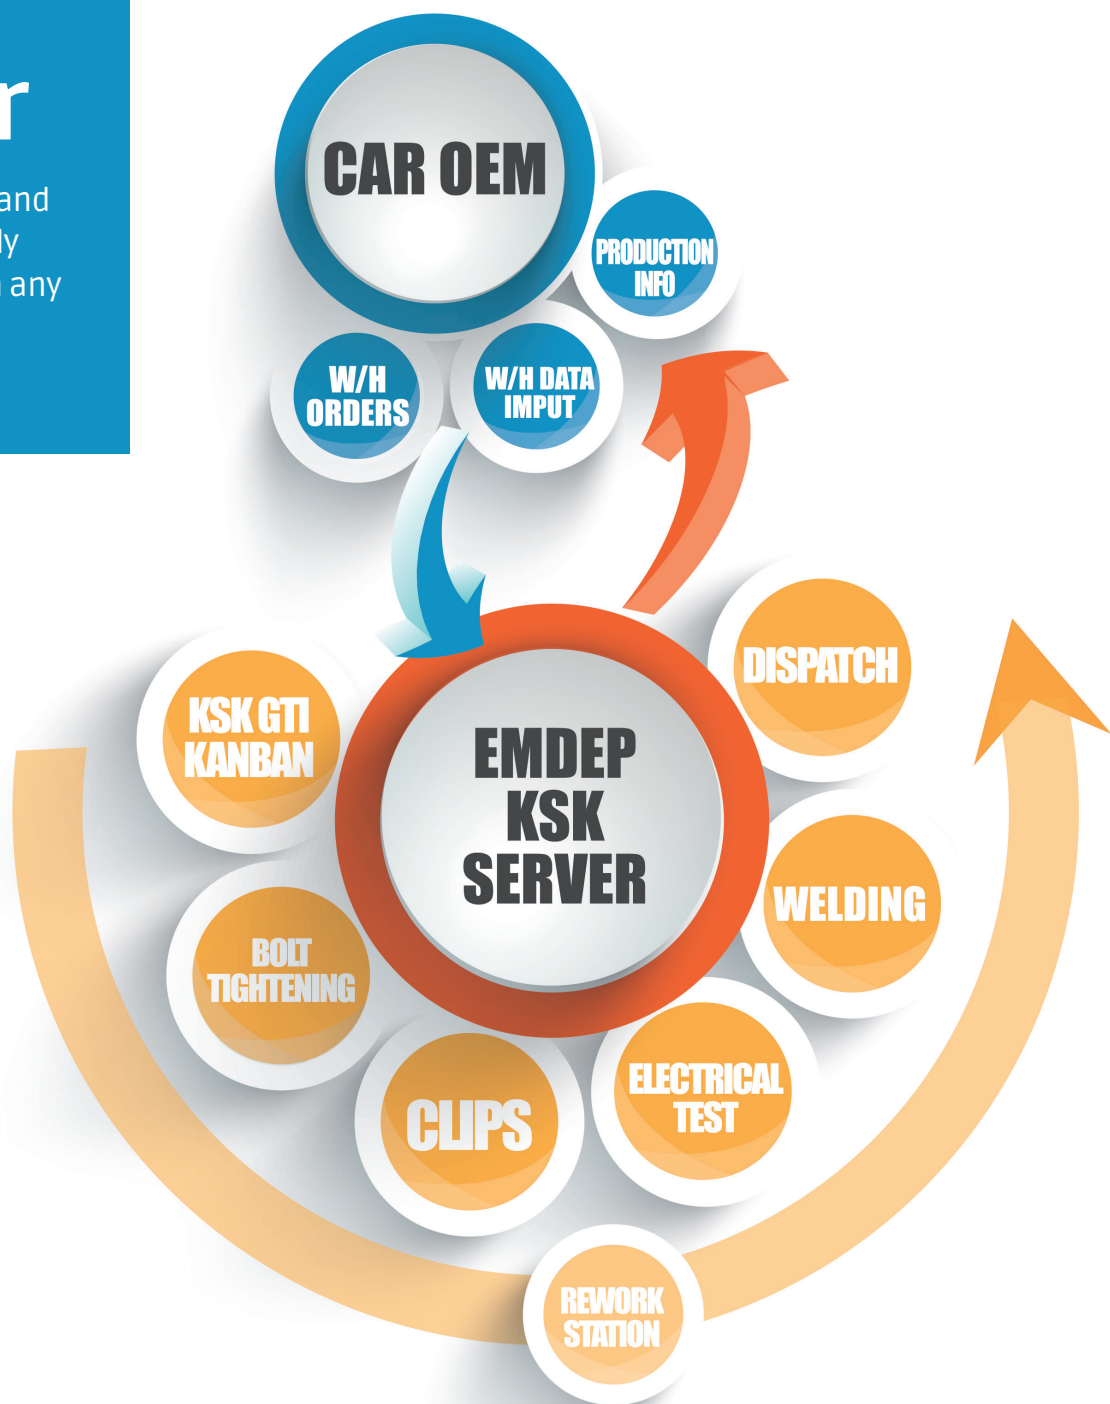

KSK server

Our equipment and software are fully compatible with any Just In Time (JIT) technology.

EMDEP KSK software implements all the necessary features in order to allow to your line and complete production process to work under ksk system from any car manufacturer:

WORKING WITH ALL THE LEADING TOP OEM

- ⊗ Import final customer data directly. (KBL, DSI, Excel etc...)
- ⊗ Sequential test is assured along your production line
- ⊗ Production traceability available
- ⊗ Complete harness traceability
- ⊗ Possibility to be integrated in your
- ⊗ ERP/SAP system.